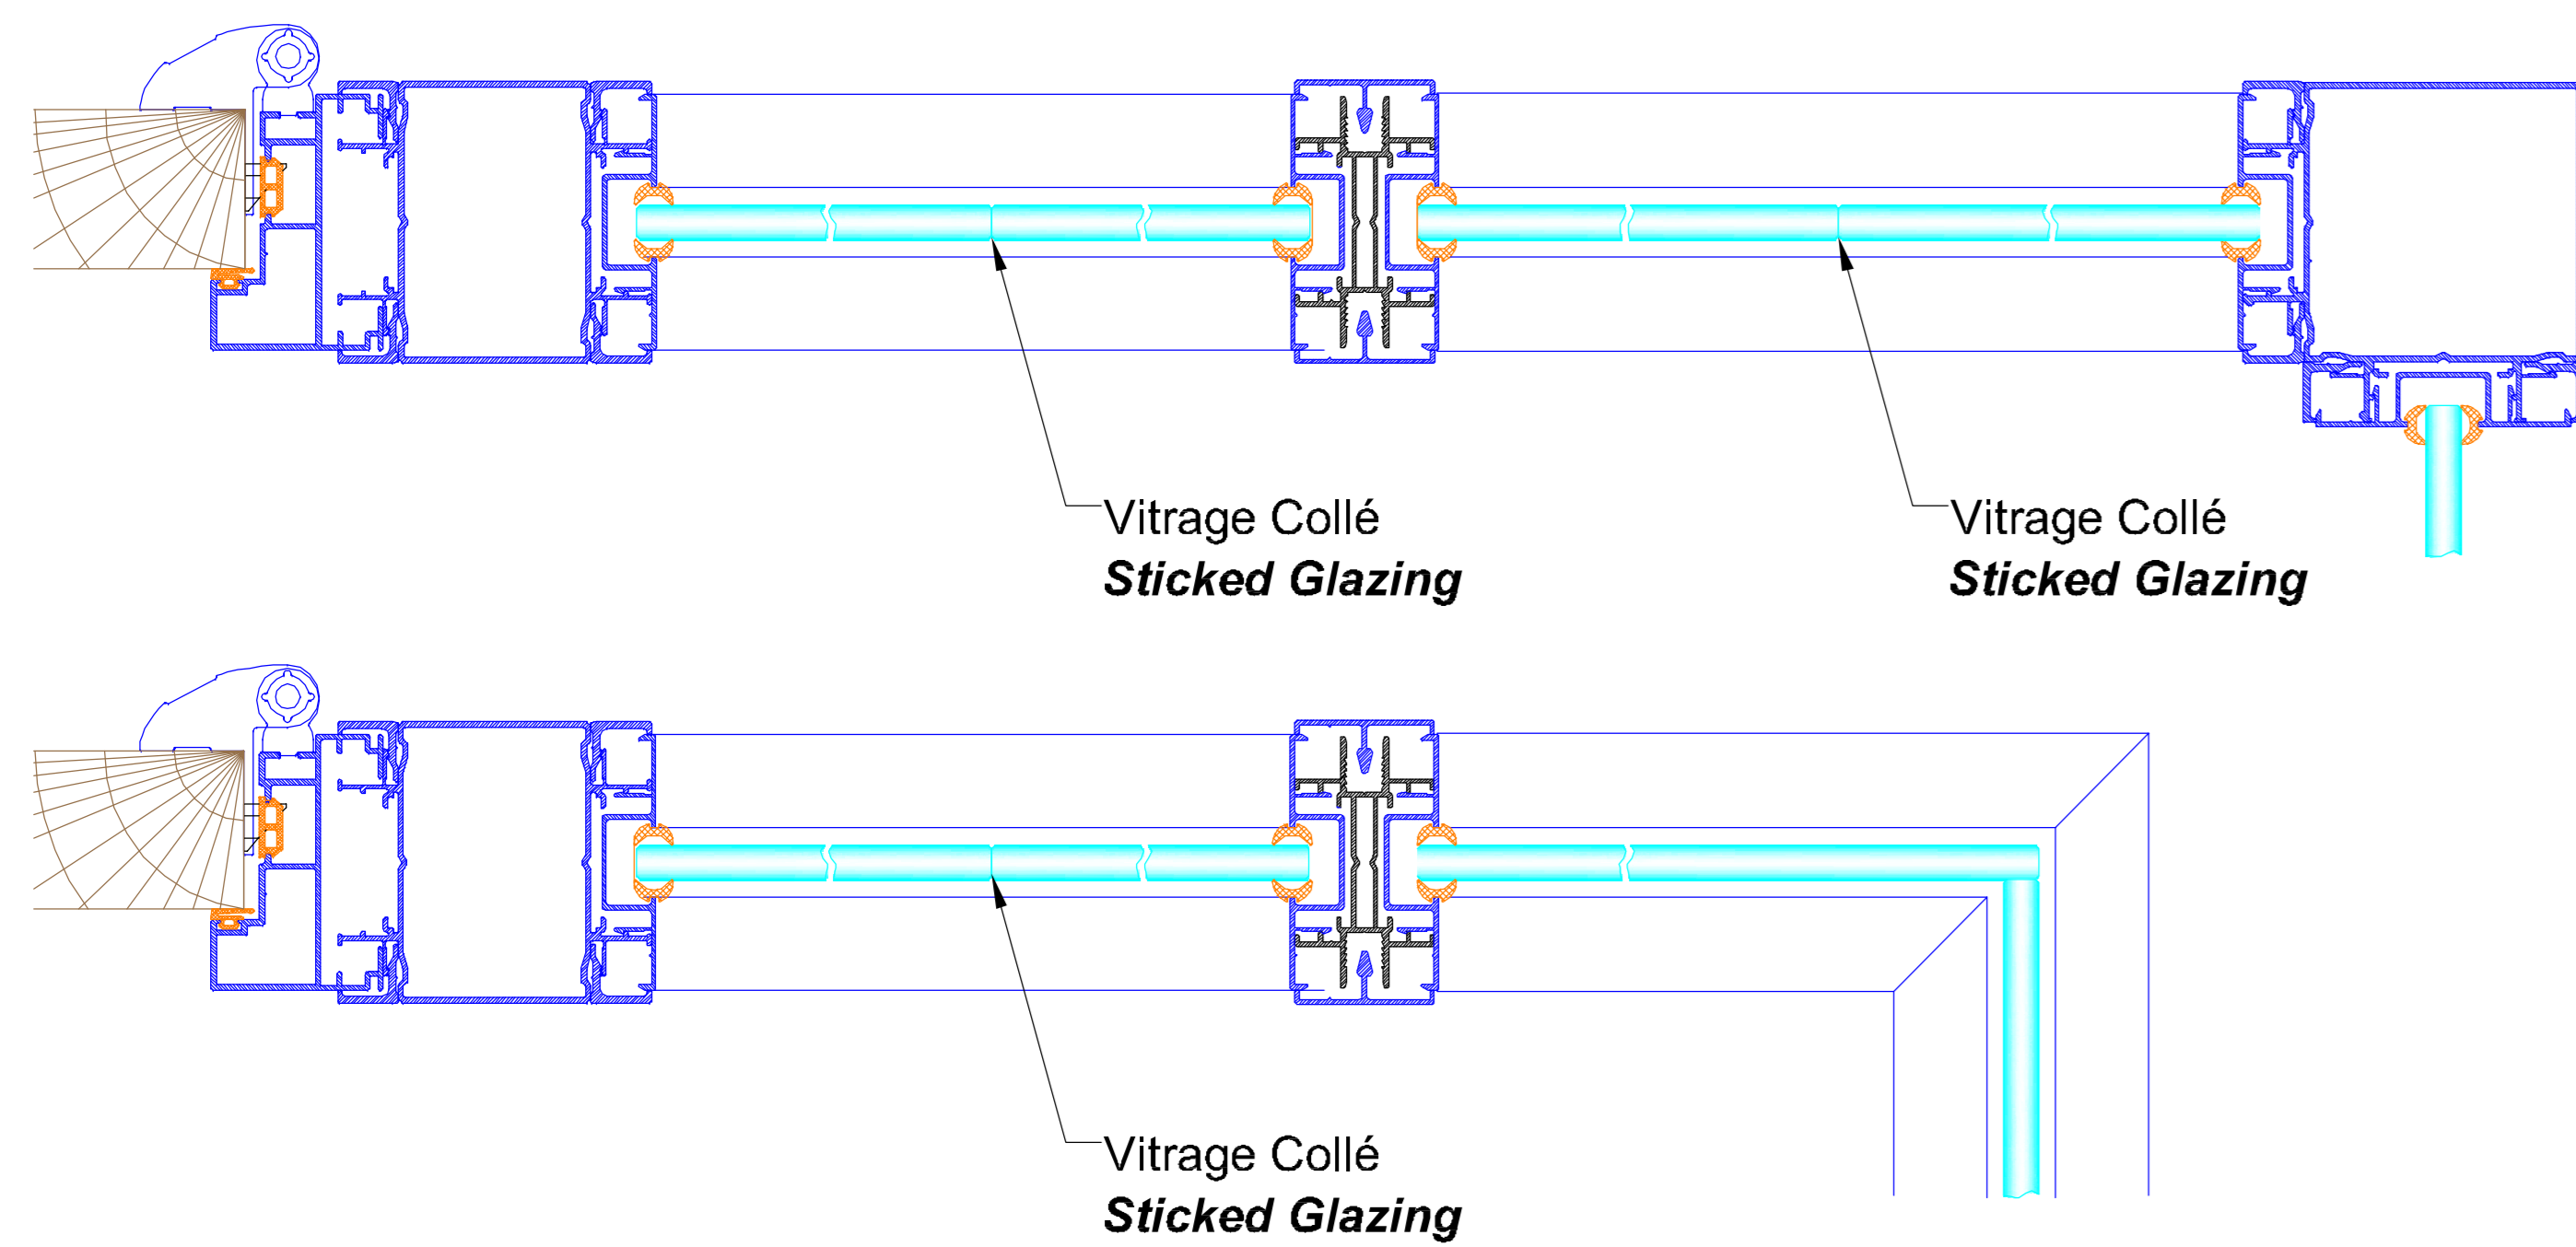

GRAPHITE SPECIFIQUE

GRAPHITE SPECIFIC PARTITIONS

GRAPHITE DESIGN (Concept Décor)

GRAPHITE VISION (Verre Pastillé/Rosettes Glass)

GRAPHITE HORIZON (Vitrage Centré / Centered Glass)

GRAPHITE PANORAMA (Joints Creux / Hollow Joint)