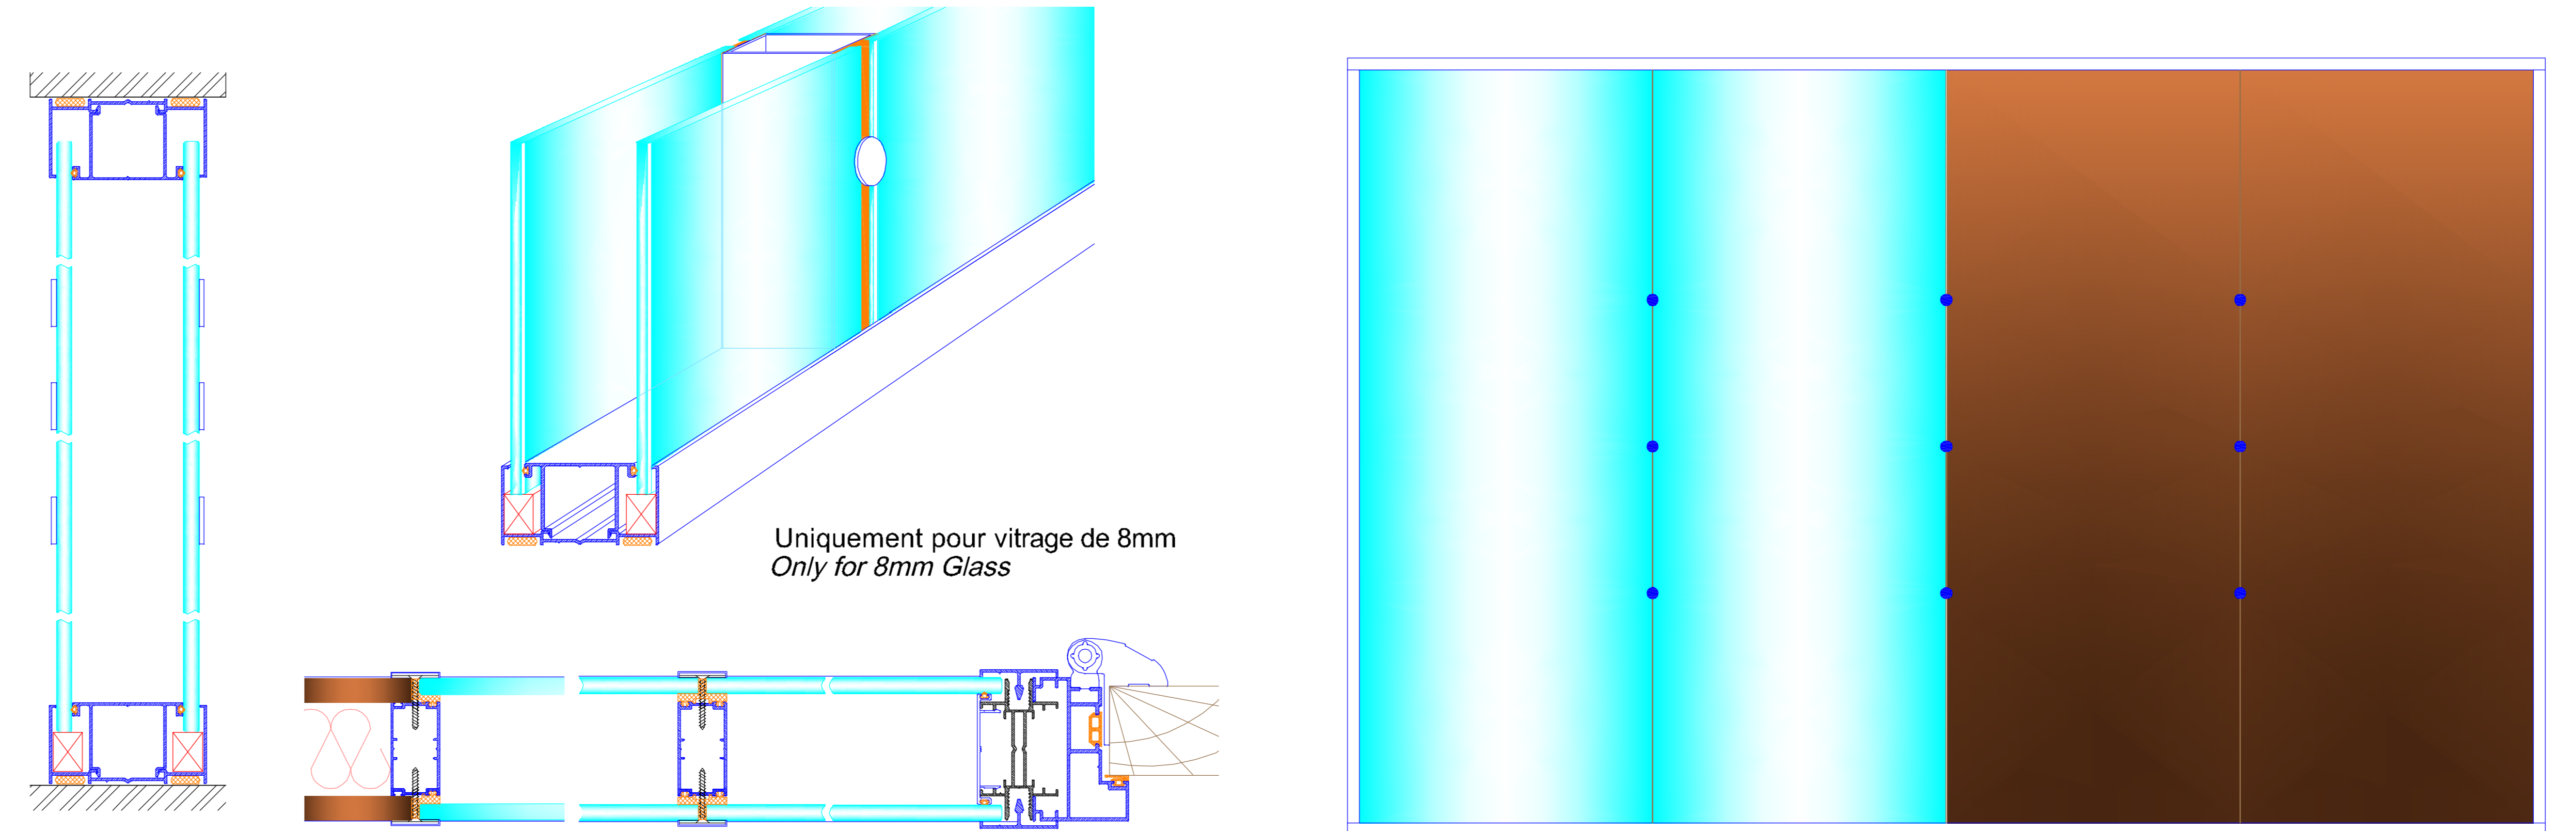

GRAPHITE SPECIFIQUE

GRAPHITE SPECIFIC PARTITIONS

GRAPHITE DESIGN (Concept Décor)

GRAPHITE VISION (Verre Pastillé/Rosettes Glass)

GRAPHITE HORIZON (Vitrage Centré / Centered Glass)

GRAPHITE PANORAMA (Joints Creux / Hollow Joint)