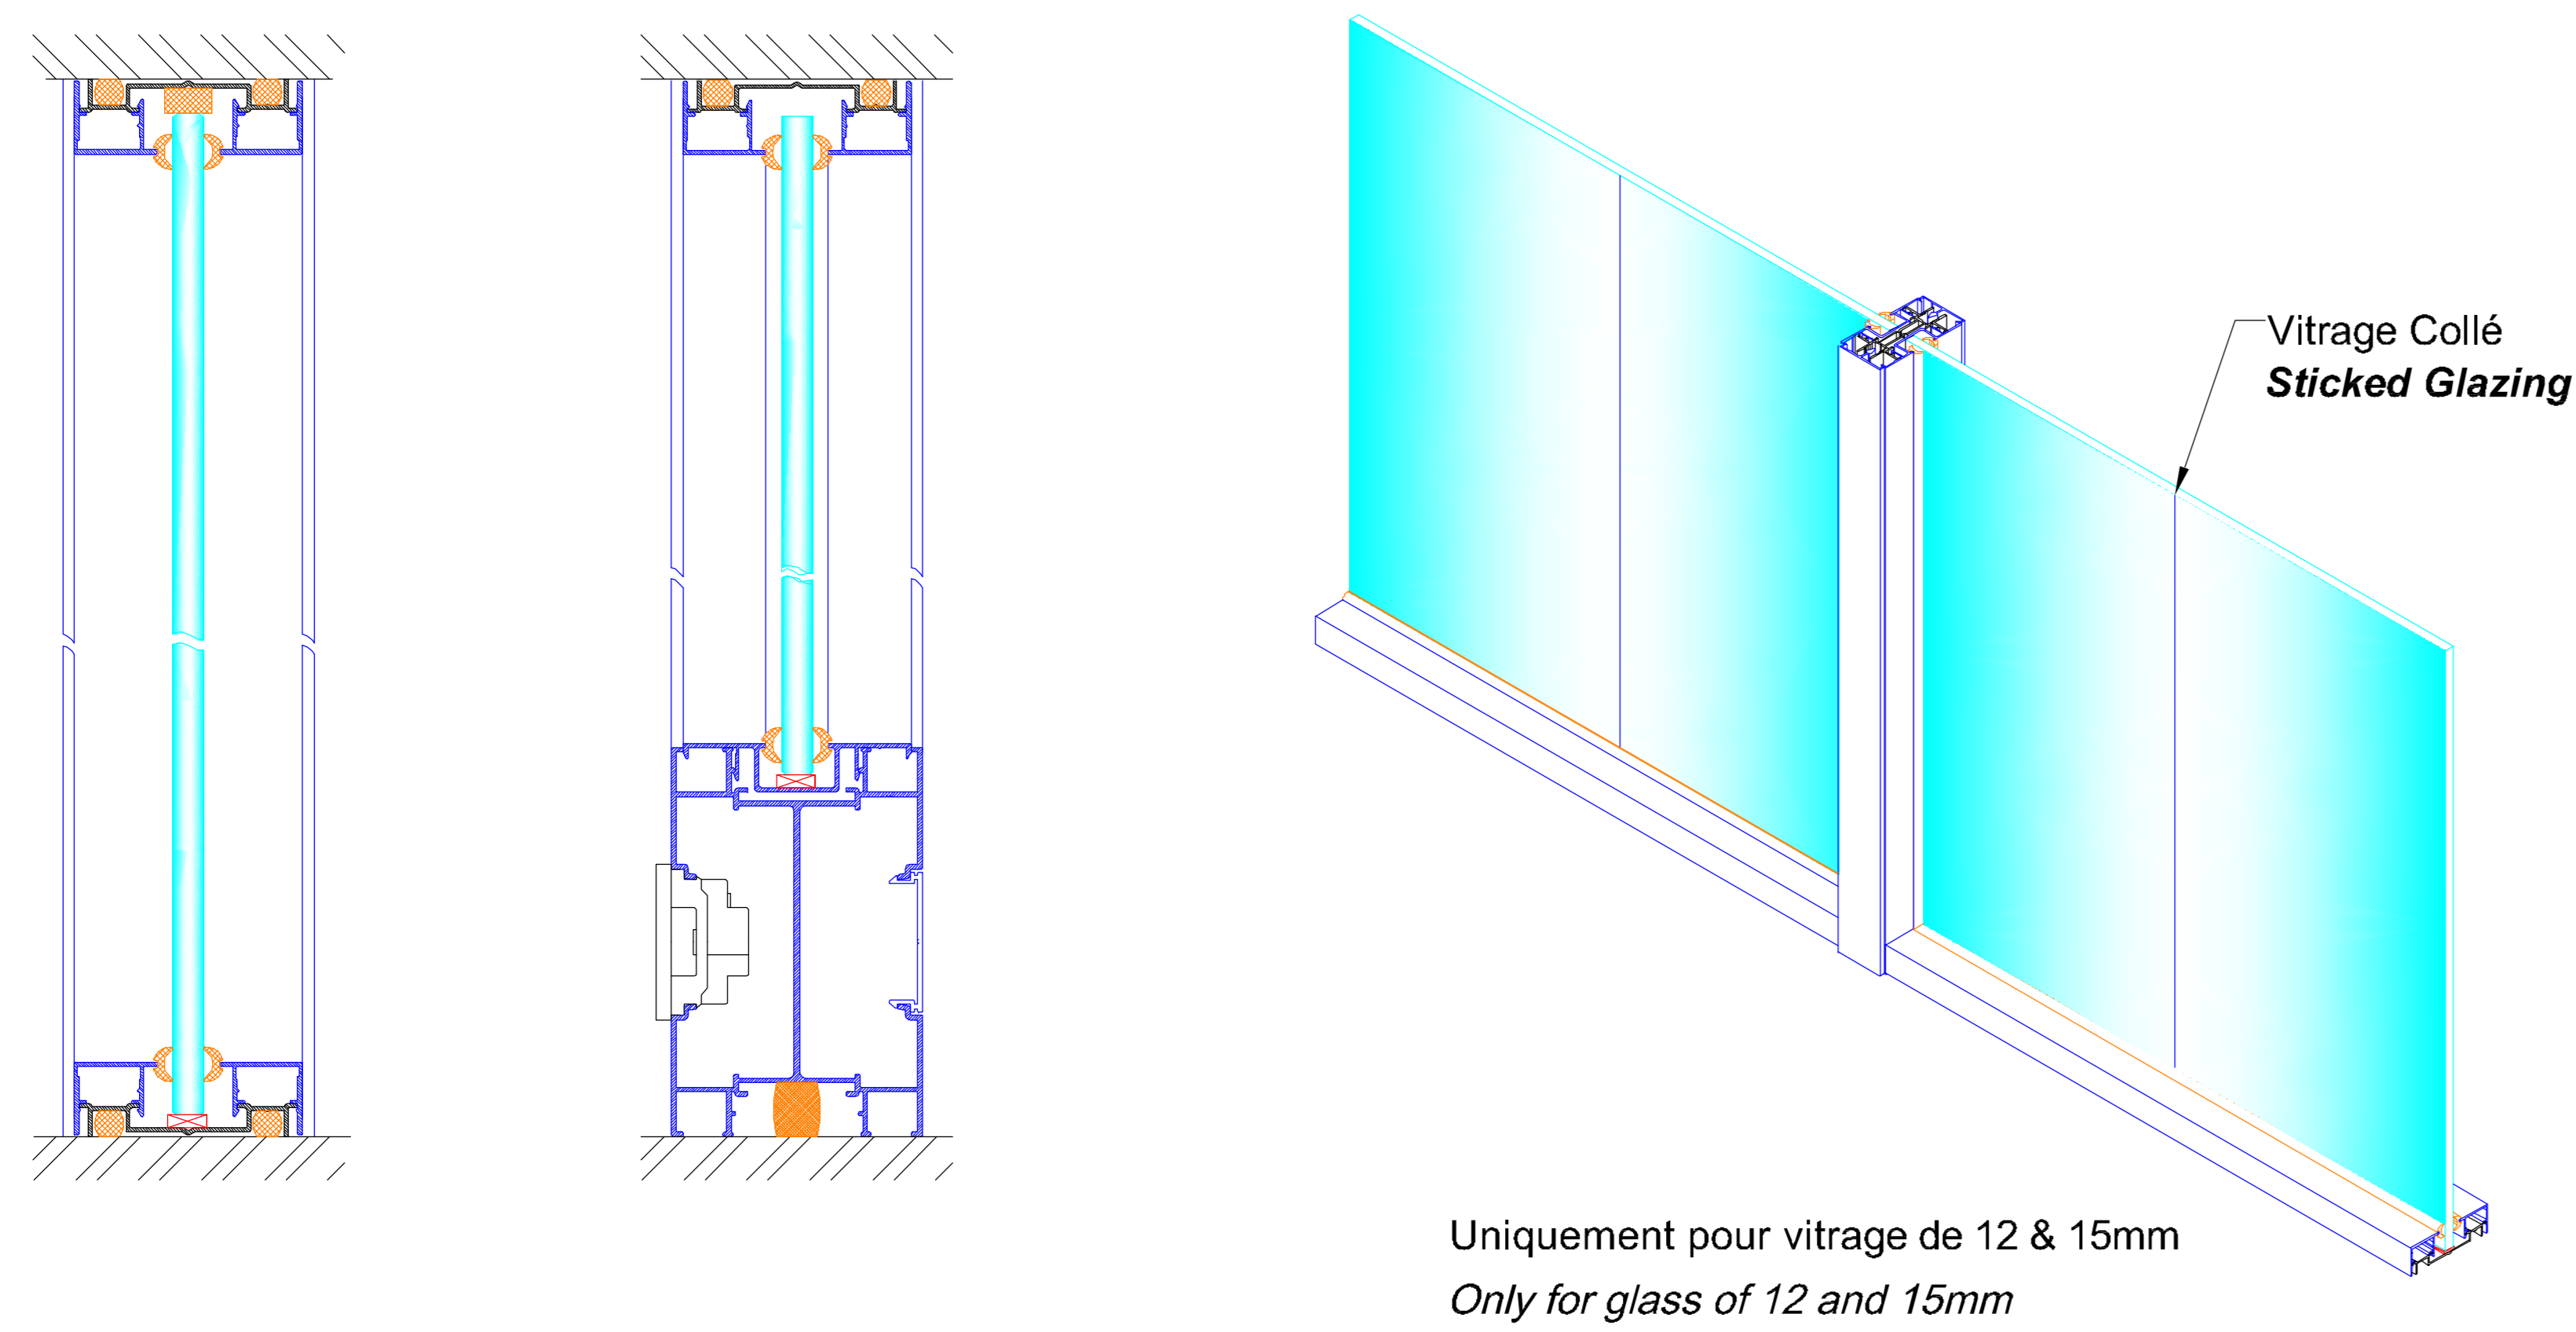

GRAPHITE SPECIFIQUE

GRAPHITE SPECIFIC PARTITIONS

GRAPHITE DESIGN (Concept Décor)

GRAPHITE VISION (Verre Pastillé/Rosettes Glass)

GRAPHITE HORIZON (Vitrage Centré / Centered Glass)

GRAPHITE PANORAMA (Joints Creux / Hollow Joint)