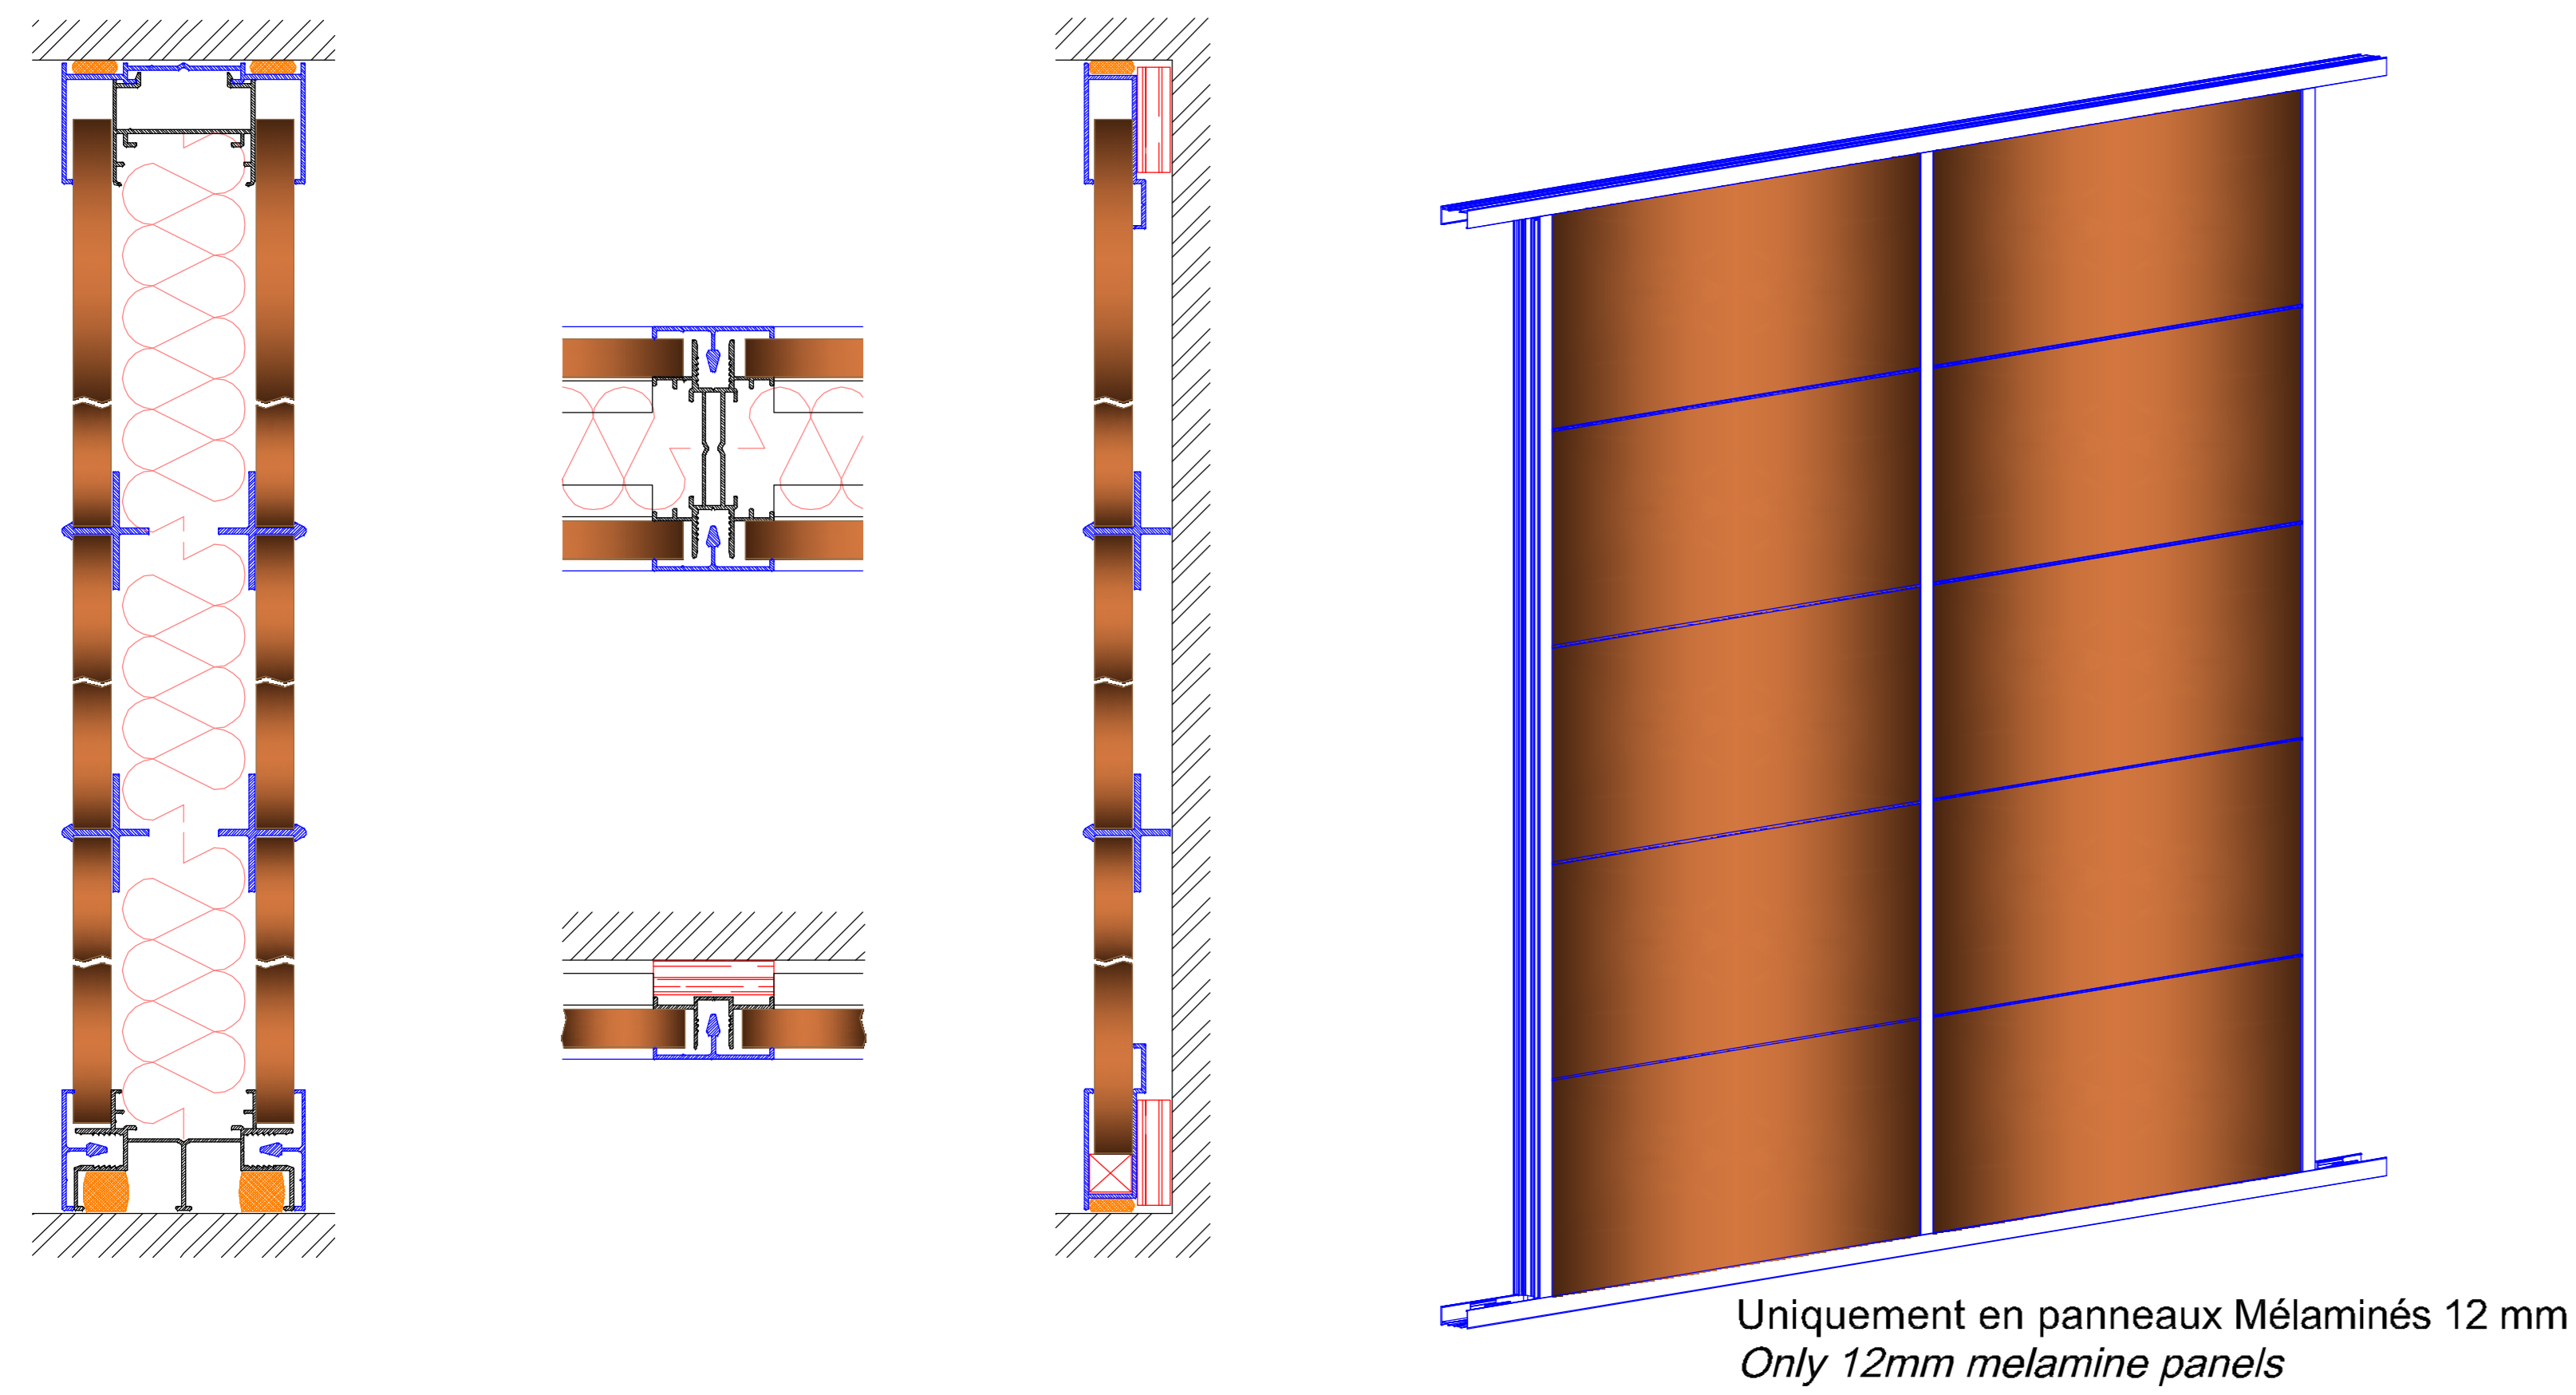

GRAPHITE SPECIFIQUE

GRAPHITE SPECIFIC PARTITIONS

GRAPHITE DESIGN (Concept Décor)

GRAPHITE VISION (Verre Pastillé/Rosettes Glass)

GRAPHITE HORIZON (Vitrage Centré / Centered Glass)

GRAPHITE PANORAMA (Joints Creux / Hollow Joint)