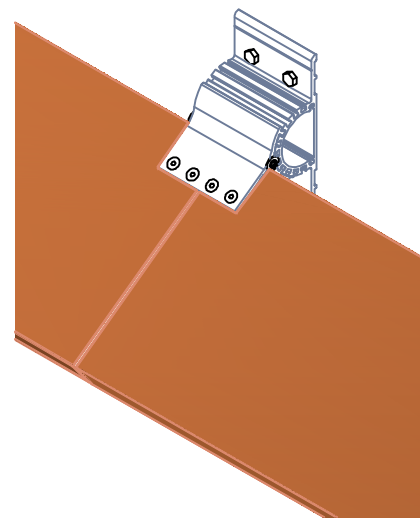

LAME BOIS LARGEUR MAX 200mm
TIMBER BLADE OF MAX 200MM

BRISE SOLEIL LAMES FILANTES SUR SUPPORTS ALLIGATOR
EQUINOXE CONTINUOUS BLADES ON ALLIGATOR SUPPORT

LAME ALUMINIUM DE 200MM
ALUMINIUM BLADE 200 WIDTH

Jonction de 2 lames BS2645-80
Junction of 2 blades

Système ALLIGATOR			COMMERCIAL / USINE
Bois / Timber			Tél.: +33 (0)2 37 90 46 46 Fax: +33 (0)2 37 90 20 10
PRINCIPE / PRINCIPLE			Mail: info@sab-inter.com
Réf.: BSA-PP1-ind1	Date: 01/09/08		Site: www.sab-inter.com
Echelle: -	Dessin: BX		

SUPPORT ALLIGATOR *Bois*

BRISE SOLEIL

- Nom Commercial SUPPORT ALLIGATOR
- Type de montage ■ Horizontal ■ Vertical
- Type de pose ■ Fixe
- Type de lame ■ Lame bois ■ Lames aluminium
- Support Alligator
 - Réf. BS2645-40, support simple réglable, 4 positions, pour lame bois ou lame aluminium plate (lame de 150 ou de 200)
 - Réf. BS2645-80, support double réglable, 4 positions, pour lame bois ou lame aluminium plate
- Fixation des supports sur structure porteuse avec visserie inox appropriée
- Finition Thermo laquage

SOLAR SHADING

- Commercial name ALLIGATOR SUPPORT
- Type of installation ■ Horizontal ■ Vertical
- Type of setting ■ Fixed
- Type of blade ■ Timber blades ■ Aluminium blades
- Alligator Support
 - Ref.BS2645-40, single adjustable support, 4 positions, for timber blade or flat aluminium blade (blade of 150 or 200)
 - Ref.BS2645-80, double adjustable support, 4 positions, for timber blade or flat aluminium blade
- Fixing of the supports on the support structure with right stainless steel screws
- Finishing Thermo lacquering