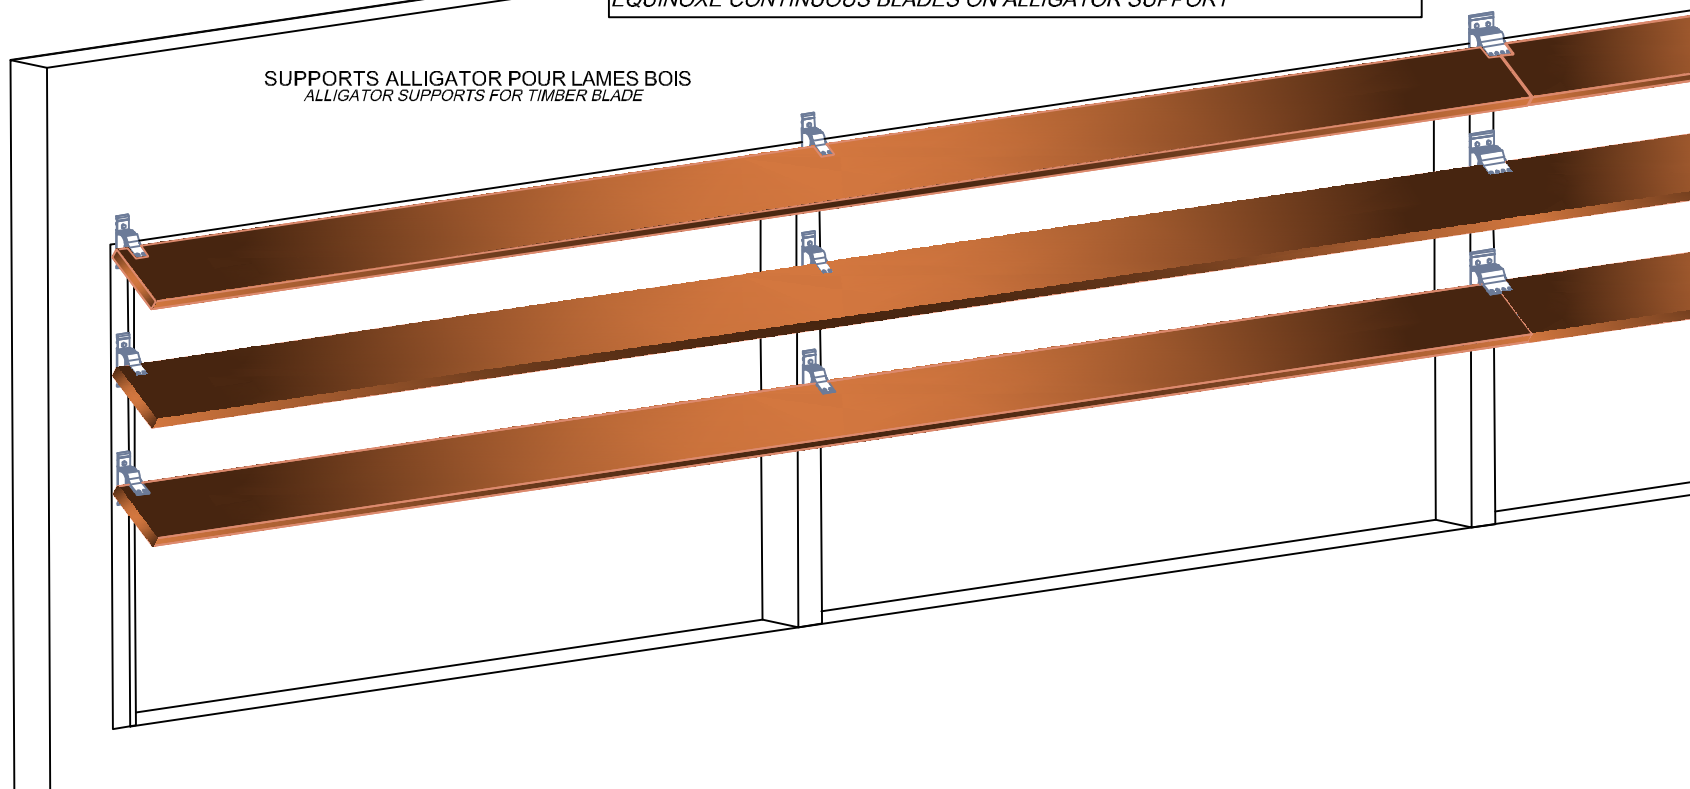

LAME BOIS LARGEUR MAX 200mm
TIMBER BLADE OF MAX 200MM

BRISE SOLEIL LAMES FILANTES SUR SUPPORTS ALLIGATOR
EQUINOXE CONTINUOUS BLADES ON ALLIGATOR SUPPORT

LAME ALUMINIUM DE 200MM
ALUMINIUM BLADE 200 WIDTH

Jonction de 2 lames BS2645-80
Junction of 2 blades

Système ALLIGATOR			COMMERCIAL / USINE
Bois / Timber			Tél.: +33 (0)2 37 90 46 46 Fax: +33 (0)2 37 90 20 10
PRINCIPE / PRINCIPLE			Mail: info@sab-inter.com
Réf.: BSA-PP1-ind1	Date: 01/09/08		Site: www.sab-inter.com
Echelle: -	Dessin: BX		

SUPPORT ALLIGATOR *Bois*

BRISE SOLEIL

- Nom Commercial SUPPORT ALLIGATOR
- Type de montage ■ Horizontal ■ Vertical
- Type de pose ■ Fixe
- Type de lame ■ Lame bois ■ Lames aluminium
- Support Alligator
 - Réf. BS2645-40, support simple réglable, 4 positions, pour lame bois ou lame aluminium plate (lame de 150 ou de 200)
 - Réf. BS2645-80, support double réglable, 4 positions, pour lame bois ou lame aluminium plate
- Fixation des supports sur structure porteuse avec visserie inox appropriée
- Finition Thermo laquage

SOLAR SHADING

- Commercial name ALLIGATOR SUPPORT
- Type of installation ■ Horizontal ■ Vertical
- Type of setting ■ Fixed
- Type of blade ■ Timber blades ■ Aluminium blades
- Alligator Support
 - Ref.BS2645-40, single adjustable support, 4 positions, for timber blade or flat aluminium blade (blade of 150 or 200)
 - Ref.BS2645-80, double adjustable support, 4 positions, for timber blade or flat aluminium blade
- Fixing of the supports on the support structure with right stainless steel screws
- Finishing Thermo lacquering