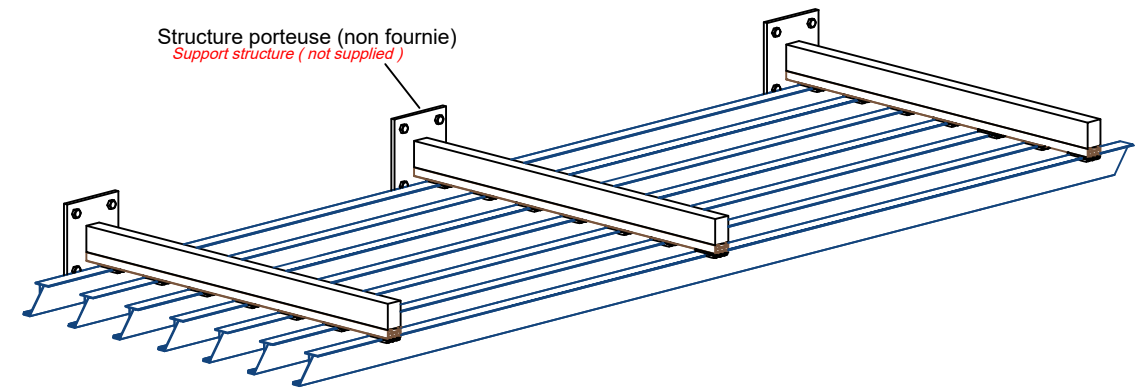

Structure porteuse non-fournie
Support structure (not supplied)

GAMME EOLE

Grille de ventilation

VERSION CASQUETTE LV60, LV80 OU LV100
PROJECTION VERSION WITH LV60, LV80 OR LV100

EXEMPLE DE REALISATIONS
EXAMPLE OF REALIZATIONS